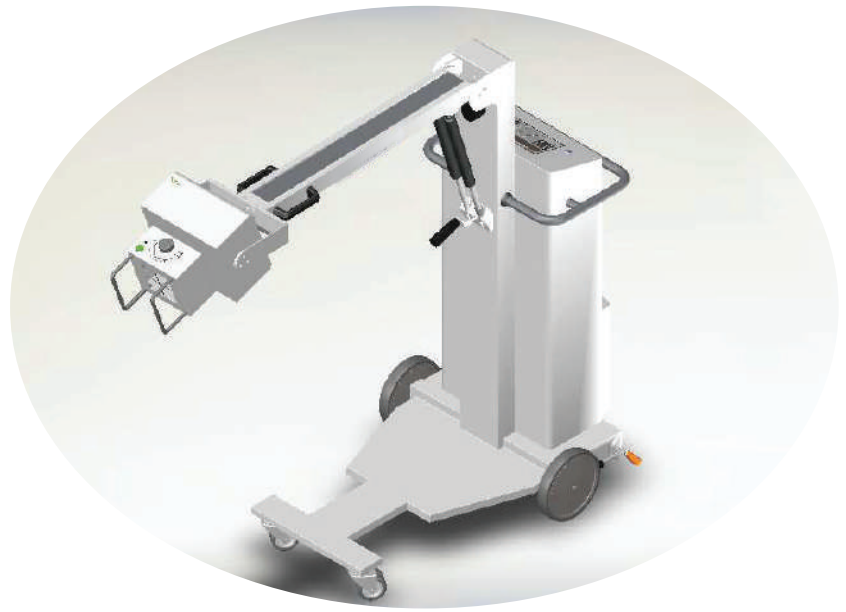

Easy to move

180 degrees Collimator rotation

Suitable for **Veterinary** medicine

Specifications

Model	MAX-vet 1	MAX-vet 2
Output power	4.5Kw	7.5Kw
Frequency	50kHz	
X-ray tube	X-ray tube focal spot size 1.8	
Tube voltage	40~100Kv (internal 1Kv)	
Tube Current	40~49Kv ,100mA ,1~180mAs 50~59Kv ,77mA ,1~140mAs 60~69Kv ,64mA ,1~125mAs 70~79Kv ,55mA ,1~110mAs 80~90Kv ,49mA ,1~100mAs	40~49Kv ,150mA ,1~225mAs 50~59Kv ,125mA ,1~180mAs 60~69Kv ,100mA ,1~140mAs 70~79Kv ,90mA ,1~125mAs 80~89Kv ,80mA ,1~110mAs 90~100Kv ,75mA ,1~100mAs
mAs	1~180 mAs (40 Steps)	1~225 mAs (45 Steps)
Power supply	220VAC \pm 10% 50Hz inner resistance \leq 1.0 Ohm	
DR (optional)	Size 14"x17" , 139 μ High resolution Wireless FPD	